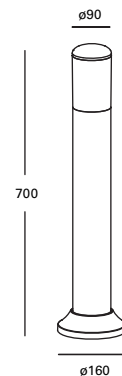

Apto para instalar en primera línea de mar.

Suitable for installation close to the sea.

Convient pour les installations en face de la mer.