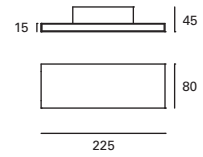

DE-0509-BLA ○

W
TOTAL
7,8W

LED
6,4W
860 lm
3000°k

Included
220-240V
50-60Hz

Class II

10

Keop

MAT Aluminio Aluminium Aluminium