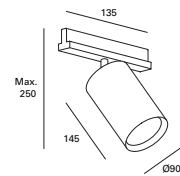

Tent NEW

MAT Aluminio
Aluminium
Aluminium

DIF Policarbonato
Polycarbonate
Polycarbonate

Blanco
White
Blanc

Negro
Black
Noir

TC-0046-BLA ○
TC-0046-NEG ●

W
TOTAL
27,5W

LED
24,6W
2930 lm
3000°k

Included
220-240V
50-60Hz

Class II

24

IP20

IK02

15/24

350°

45°

✓

Compatible con carril trifásico. No compatible con TC-0473-BLA.

Compatible with triple PhaseTrack. Not compatible with TC-0473-BLA.

Compatible avec rail triphasé. Non compatible avec TC-0473-BLA

Dos reflectores (spot y flood) incluidos.

Two reflectors (spot and flood) included.

Deux réflecteurs (spot et flood) inclus.

TC-0047-BLA ○
TC-0047-NEG ●

W
TOTAL
27,5W

LED
24,6W
3110 lm
4000°k

Included
220-240V
50-60Hz

Class II

24

IP20

IK02

15/24

350°

45°

✓

Diseño minimalista gracias al uso del driver adaptador.

Minimalist design thanks to the use of the driver adaptor.

Design minimaliste grâce à l'utilisation du driver de l'adaptateur.