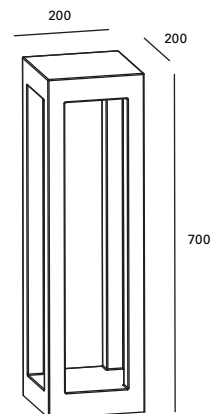

*
Acabado 100% cemento.
100% cement finish.
Finition 100 % ciment.