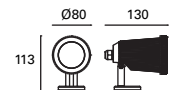

W TOTAL 4W
LED 4W
410 lm*
2700°k
6000°k
Included 220-240V 50-60Hz
Class II 16 IP65 IK10 Sea Side Suitable 90° Included ✓
* WARM&COOL
* RGB

* **WARM&COOL:** Permite ajustar la intensidad y la temperatura de color de la luz desde blanco cálido hasta blanco frío. Allows you to adjust the light intensity and colour temperature, from warm white to cool white. Permet de régler l'intensité et la température de couleur de la lumière, du blanc chaud au blanc froid

* Valor basado en 4000K. Value based on 4000K. Valeur basée sur 4000K.

Tidian

MAT Polycarbonato + ABS
Polycarbonato + ABS
Polycarbonato + ABS

DIF Polycarbonato
Polycarbonato
Polycarbonato

Negro
Black
Noir