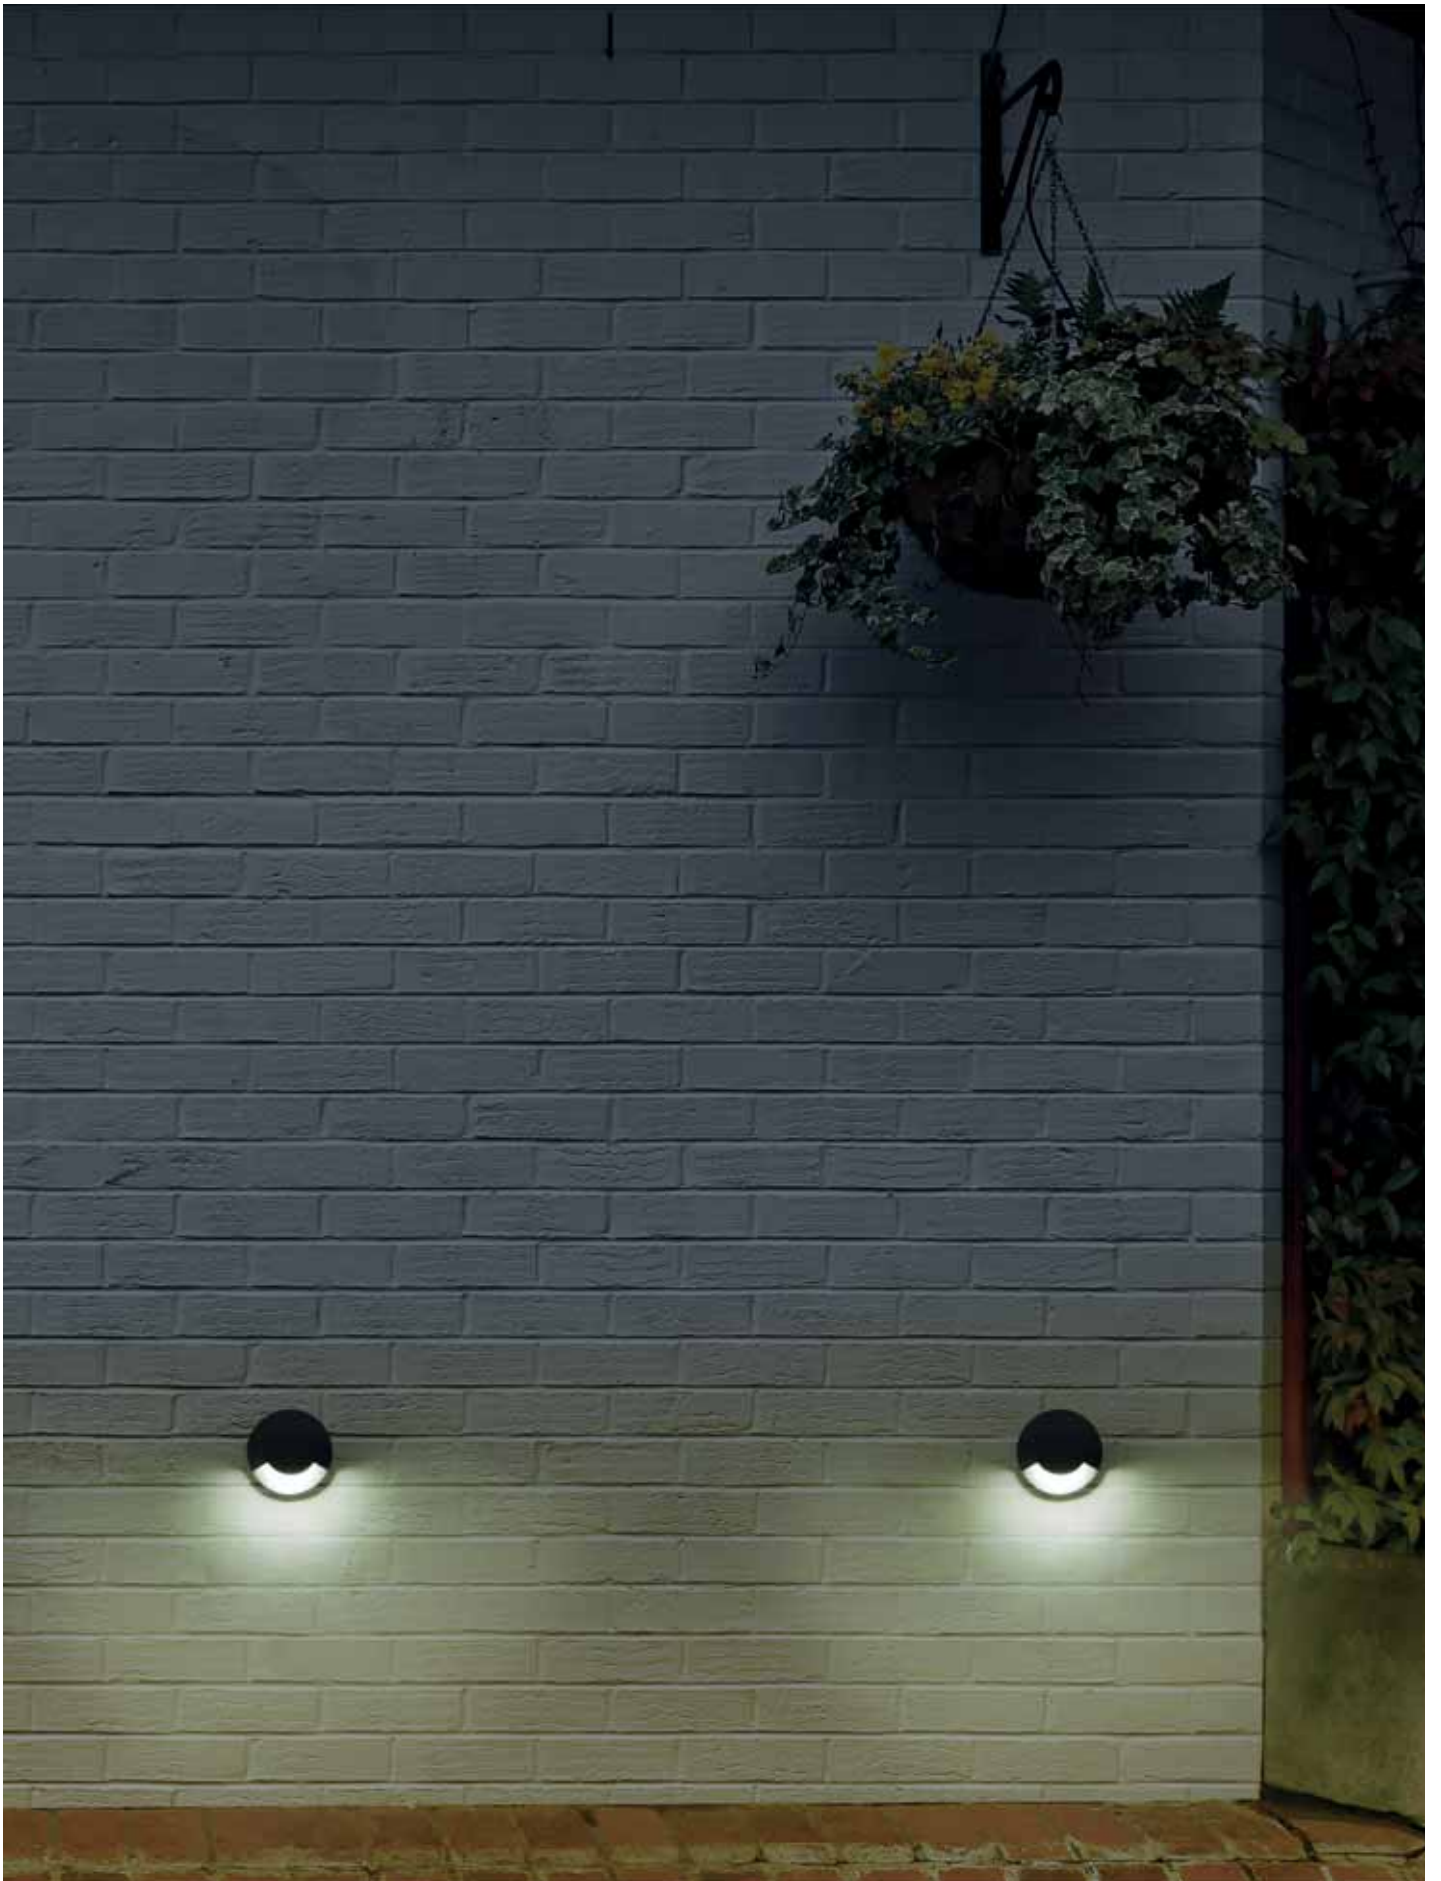

0,3 m

Included

✓

* Caja de empotrar incluida.
Embedding box included.
Boite d'encastrement incluse.

Icon NEW

MAT Aluminio / Policarbonato +ABS
Aluminium / Polycarbonate + ABS
Aluminium / Polycarbonate + ABS