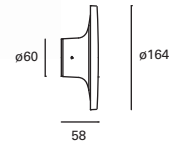

 IK10

Yika

MAT Policarbonato + ABS
 Polycarbonate + ABS
 Polycarbonate + ABS

DIF Policarbonato
 Polycarbonate
 Polycarbonate

● Negro
 Black
 Noir

PX-0486-NEG ●

W TOTAL 7,9W
LED 6,3W
 690 lm
 3000°K
 Included 100-240V
 50-60Hz
 Class II
 12
 IP44
 Sea Side Suitable
 IK08
 ✓