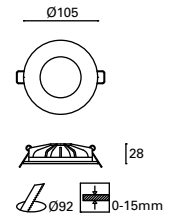

TC-0176-BLA ○ 3000°K
TC-0216-BLA ○ 4000°K

W TOTAL 10,9W **LED** 9W 1150 lm**
Included 100-240V 50-60Hz
Class II 20 IP44 136°