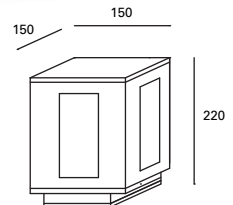

Alfil

MAT Aluminio
Aluminium
Aluminium

DIF Cristal
Glass
Verre

● Gris urbano
Urban grey
Gris urbain

●
E-27
Max. 15W
(LED)
L 110 mm

V/Hz
100-240V
50-60Hz

⊕
Class I

☐
4

💧
IP44