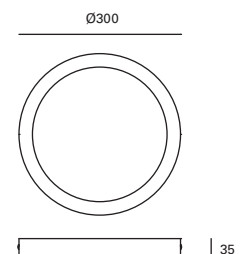

TC-0415-BLA 3000°k
TC-0416-BLA 4000°k

W TOTAL 24W	LED 22W 2700 lm*	Included 100-240V 50-60Hz	Class II	10	109°	✓

TC-0415 / TC-0416