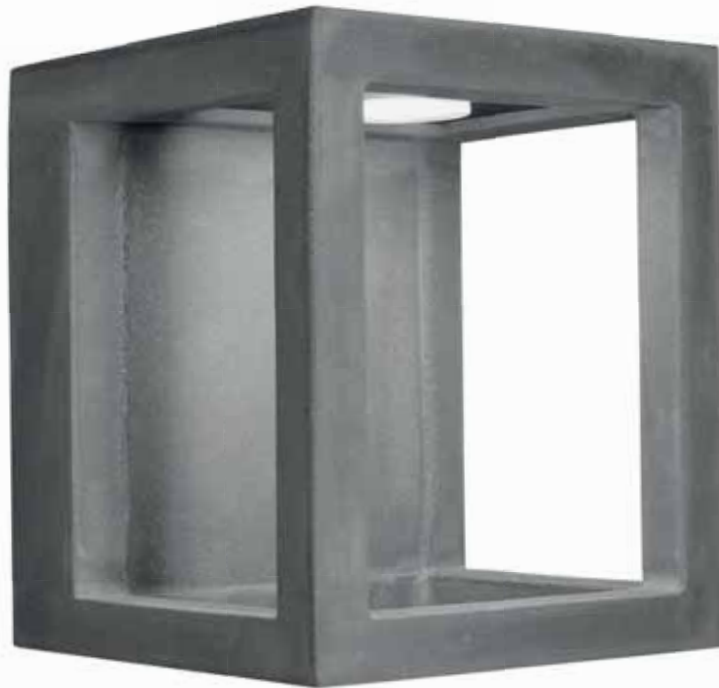

Box

MAT Cemento
Cement
Ciment

DIF Cristal
Glass
Verre

Cemento
Cement
Ciment

PX-0527-CEM ●

W
TOTAL
4W

LED
4W
380 lm
4000°k

Included
220-240V
50-60Hz

Class II

2

IP65

IK10

✓

Acabado 100% cemento.

100% cement finish.

Finition 100 % ciment.