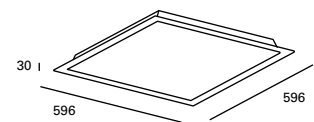

TC-0075-BLA ○

W
TOTAL
39W

LED
35,6W
4400 lm
4000°K

Included
220-240V
50-60HZ

IP23

4

✓