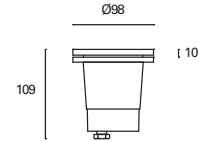

GU10
Max. 8W
(LED)
L 55 mm -
Ø 50 mm

V/Hz
100-240V
50-60Hz

Class I

12

IP65
IP67

Sea Side
Suitable

IK10

0,5 M

PX-1200-NEG ●

E27 Par 38
Max. 15W
(LED)
L 140 mm -
Ø 122 mm

V/Hz
100-240V
50-60Hz

Class I

6

IP65
IP67

Sea Side
Suitable

IK10

0,5 M