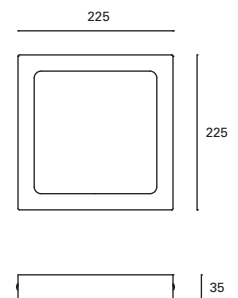

TC-0168-BLA ☐ 3000°k
TC-0169-BLA ☐ 4000°k

W
TOTAL
18,2W

LED
15,5W
1510 lm*

Included
100-240V
50-60Hz

Class II

20

113°

TC-0168 / TC-0169