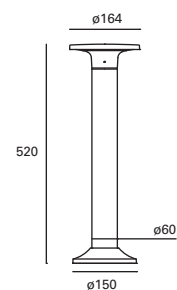

Yika

MAT Policarbonato + ABS
Polycarbonate + ABS
Polycarbonate + ABS

DIF Policarbonato
Polycarbonate
Polycarbonate

● Negro
Black
Noir

PX-0487-NEG ●

W TOTAL 7,9W	LED 6,3W 690 lm 3000°K	Included 100-240V 50-60Hz	Class II	6	IP44	Sea Side Suitable	IK08	✓

Apto para instalar en primera línea de mar.

Suitable for installation close to the sea.

Convient pour les installations en face de la mer.