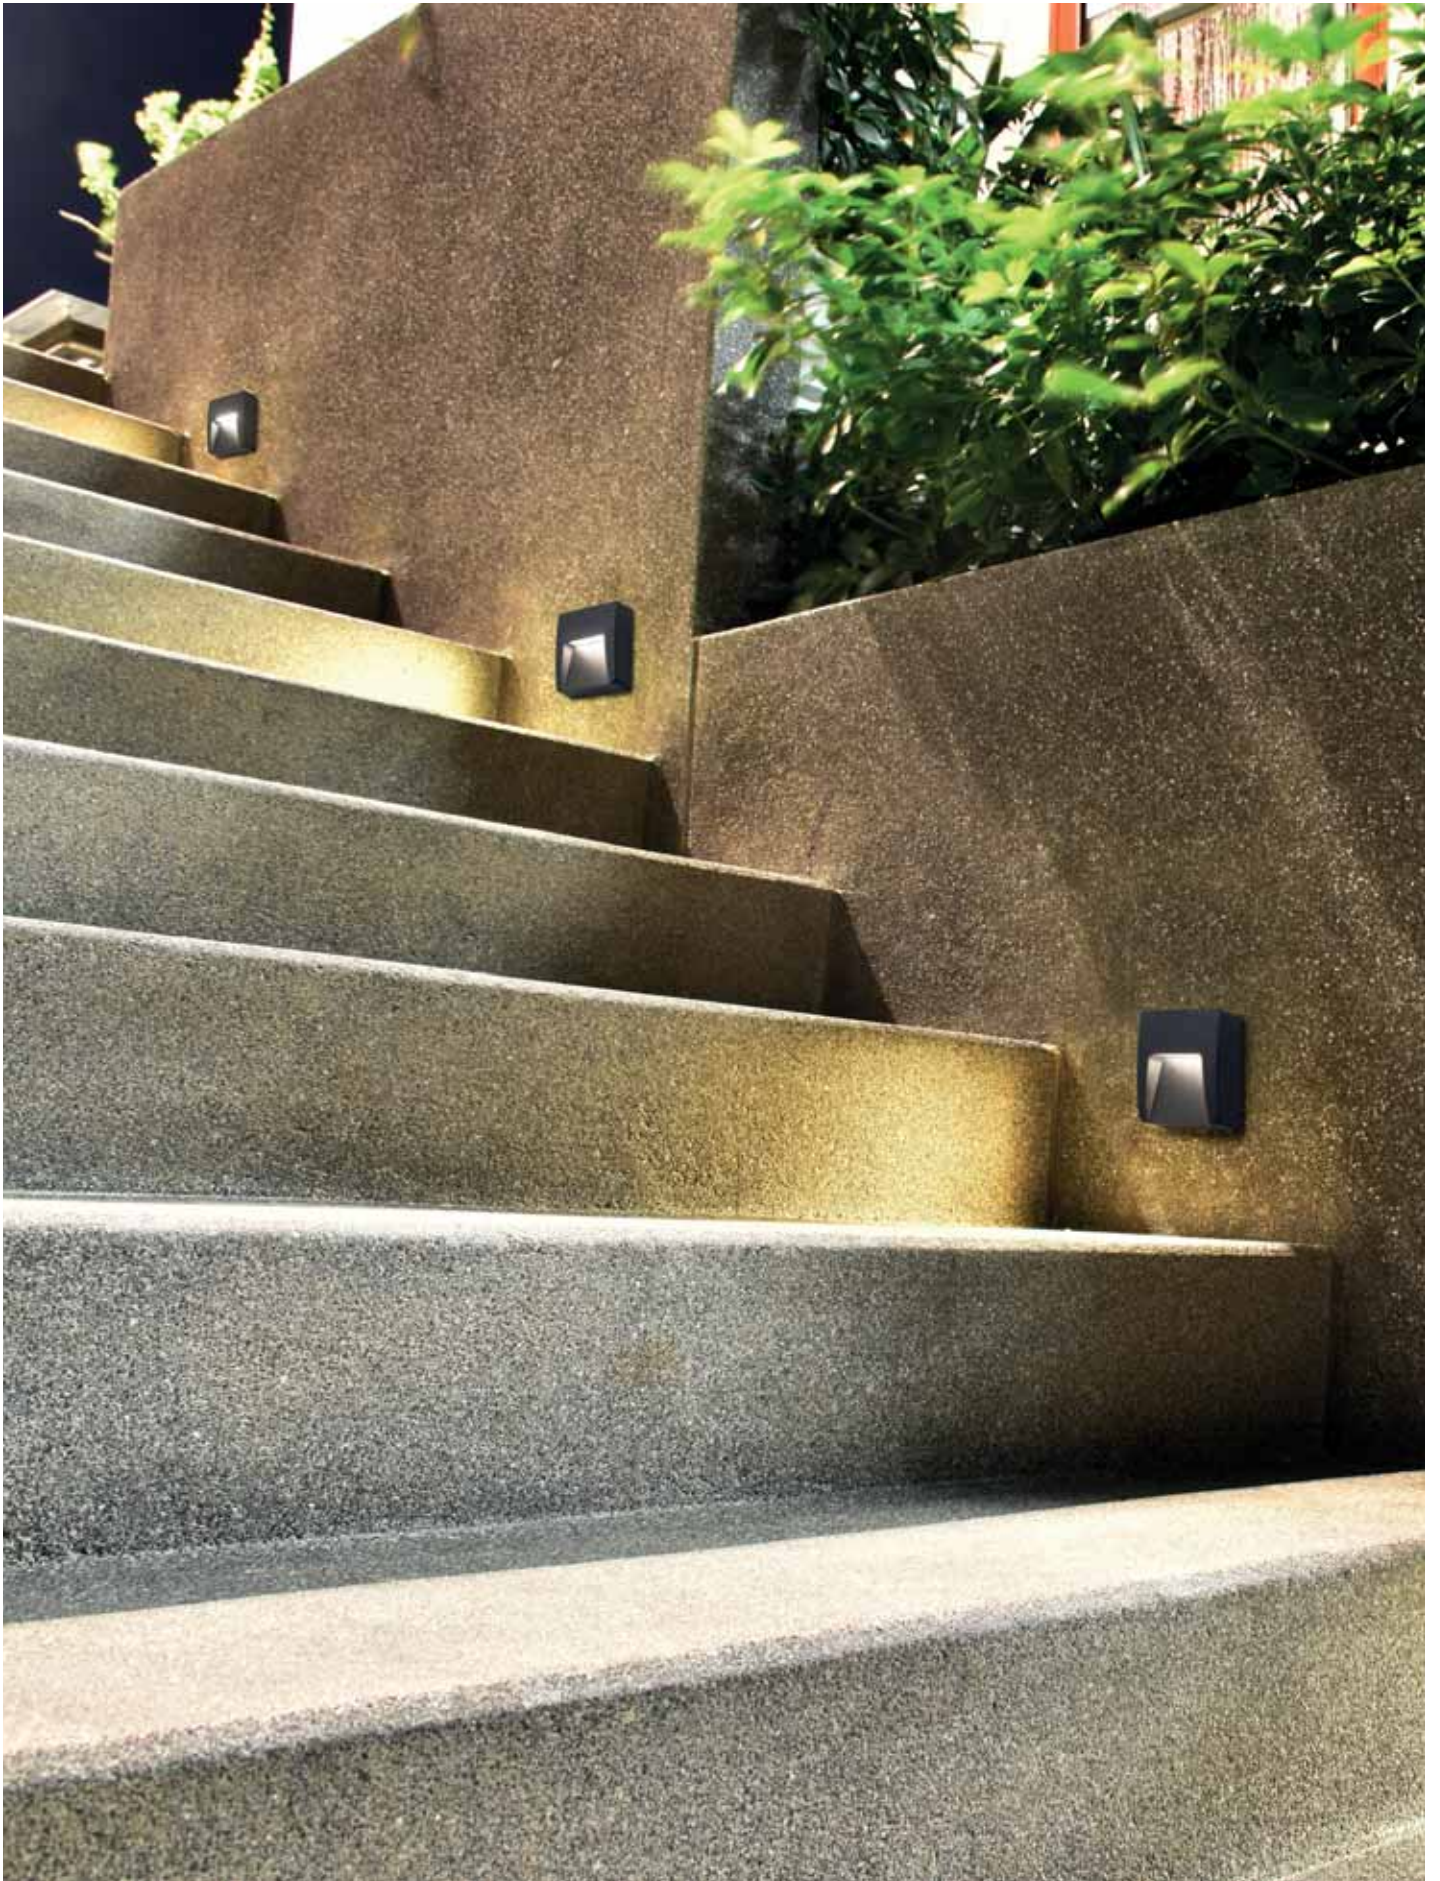

*
3 tapas incluidas.
3 covers included.
3 couvertures inclus.

Grove

MAT Policarbonato + ABS
Polycarbonate + ABS
Polycarbonate + ABS

DIF Policarbonato
Polycarbonate
Polycarbonate

Blanco White Blanc + Gris Grey Gris + Negro Black Noir