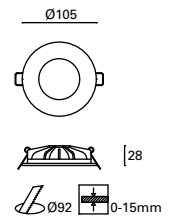

TC-0512-BLA ○

W TOTAL 12W **LED** 8,5W 1050 lm**
Included 100-240V 50-60Hz
Class II 20 IP54 90°