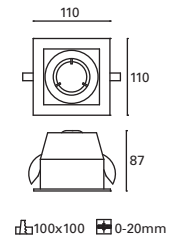

TC-1401-BLA ○