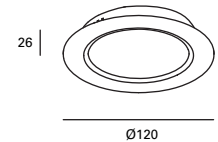

Ø75-90mm 0-15mm

**TC-0084-BLA
TC-0085-BLA**

100

TC-0082-BLA ○

W TOTAL 9,6W	LED 9,6W 816 lm* 3000°k 4000°k 6000°k	Included 220-240V 50-60Hz	Class II	100	IP23		✓
------------------------	---	---------------------------------	----------	-----	------	--	---