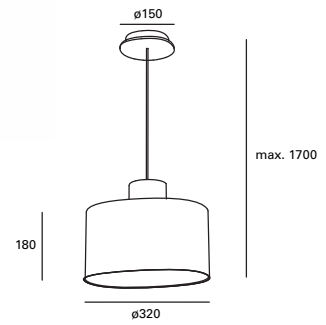

*
Madera natural.
Natural wood.
Bois naturel.