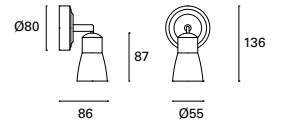

DE-0226-MAR ●

2xGU10 LED
2xMax.8W
(LED)
L 54 mm -
Ø 50 mm

V/Hz
100-240V
50-60Hz

Class I

12

350°

90°

✓