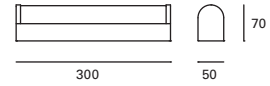

W
TOTAL
9,3W

LED
7,7W
910 lm
3000°k

Included
100-240V
50-60Hz

Class II

18

IP44

✓

DE-0429-CRO ●