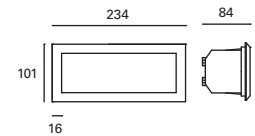

Tamesis

MAT Aluminio Aluminium Aluminium

DIF Cristal Glass Verre

Blanco White Blanc + Gris Grey Gris + Antracita Anthracite Anthracite

* PX-0047-GRI: 3 tapas incluidas
PX-0047-GRI: 3 covers included
PX-0047-GRI: 3 couvertures inclus

PX-0047-GRI ○ + ● + ●

E-27 Max.15W (LED) L 145 mm - Ø 45 mm
V/Hz 100-240V 50-60Hz
Class I 18 IP44 IK09 Included

MAT Aluminio + Acero inoxidable AISI 304 Aluminium + Stainless steel AISI 304 Aluminium + Acier inoxydable AISI 304

DIF Cristal Glass Verre

Acero inoxidable Stainless steel Acier inoxydable

* PX-0465-INO: Incluye accesorio de rejilla para el difusor.

PX-0465-INO: Includes grille accessory for the diffuser.

PX-0465-INO: Comprend un accessoire à grille pour le diffuseur.

PX-0465-INO ●

E-27 Max.15W (LED) L 145 mm - Ø 45 mm
V/Hz 100-240V 50-60Hz
Class I 18 IP44 IK08 Included ✓