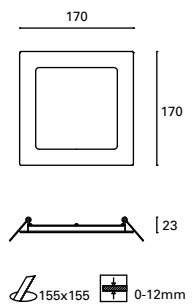

Diseño ultra fino.
Ultra-thin design.
Design ultra-fin.

TC-0154-BLA 3000°k
TC-0155-BLA 4000°k

W TOTAL 12,2W LED 10W 1150 lm**
Included 100-240V 50-60Hz Class II 40 IP23 115° ✓

TC-0154 / TC-0155

TC-0156-BLA 3000°k
TC-0157-BLA 4000°k