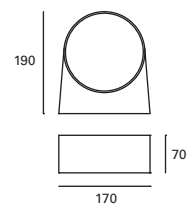

● PX-0005-ANT ●

E-27
Max. 15W
(LED)
L 117 mm -
Ø 45 mm

V/Hz 100-240V
50-60Hz

Class I

12

IP44

✓