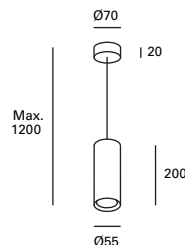

TC-0079-BLA ○
TC-0079-NEG ●

Dispone de aro embellecedor que oculta ingeniosamente la fuente de luz dentro del cuerpo luminaria.

It has trim frame that cleverly hides the light source inside of the luminaire body.

Il est doté d'un cache décoratif qui dissimule astucieusement la source lumineuse à l'intérieur du corps du luminaire.

⚡ GU10
Max.8W
(LED)
L 55 mm -
Ø 55 mm

V/Hz
100-240V
50-60Hz

⚡ Clase I

📦 30

💧 IP20

🌐 ✓