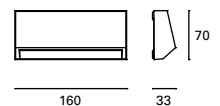

3 tapas incluidas.
3 covers included.
3 couvertures inclus.

W TOTAL 2,9W	LED 2,5W 350 lm 4000°K	Included 100-240V 50-60Hz	Class II	20	IP65	Sea Side Suitable	IK10	✓