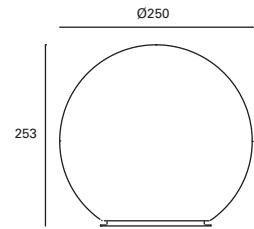

- E27 Max.15W (LED) L 180 mm
- V/Hz 100-240V 50-60Hz
- Class II
- 8
- IP65
- IK10
- 2,5 m
- Included