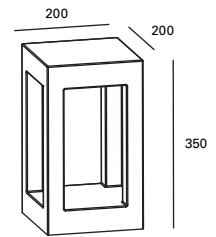

PX-0162-CEM ●

W TOTAL 5,8W	LED 5,8W 580 lm 4000°k	Included 220-240V 50-60Hz	Class II	1	IP65	IK10	✓