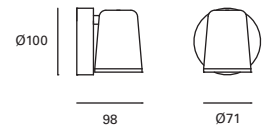

DE-0436-BLA

W
TOTAL
5,1W

LED
4,7W
810 lm
3000°k

Included
100-240V
50-60Hz

DE-0437-BLA

W
TOTAL
10,2W

LED
9,4W
1620 lm
3000°k

Included
100-240V
50-60Hz