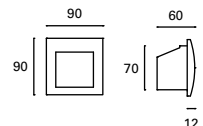

W TOTAL 3,3W
 LED 2,5W 340 lm*
 Included 100-240V 50-60Hz
 Class I 50 IP65 IK10 Included ✓

* Valor basado en 4000K. Value based on 4000K. Valeur basée sur 4000K.

Tamesis

MAT Aluminio Aluminium Aluminium

DIF Cristal Glass Verre