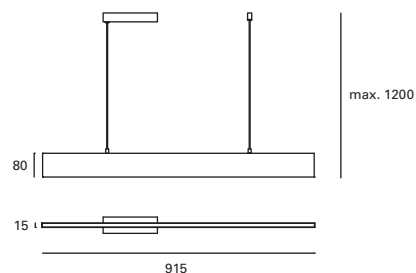

● Negro
Black
Noir

○ Blanco
White
Blanc

DE-0510-NEG ●

W
TOTAL
25,9W

LED
22,9W
1920 lm
3000°k

 Included
220-240V
50-60Hz

 Class II

 6