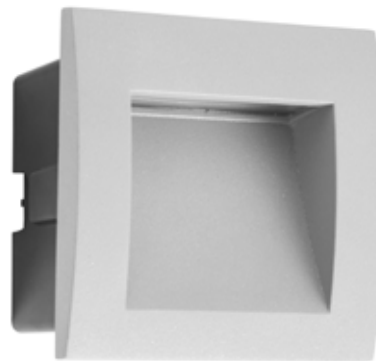

Face

MAT Aluminio
Aluminium
Aluminium

DIF Cristal
Glass
Verre

Gris
Grey
Gris

PX-0284-GRI 3000°k
PX-0285-GRI 4000°k

W TOTAL 3,3W
LED 2,5W 340 lm*
Included 100-240V 50-60Hz
Class I   50   IP65   IK10   Included   ✓

* Valor basado en 4000K. Value based on 4000K. Valeur basée sur 4000K.