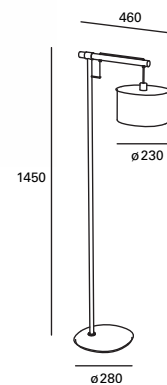

MAT Acero
Steel
Acier

DIF Textil
Textile
Textile

Madera
Wood
Bois

Madera natural.
Natural wood.
Bois naturel.

E-14
Max. 15W
(LED)
L 180 mm

V/Hz
100-240V
50-60Hz

Clase II

4