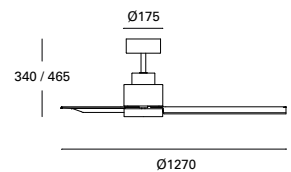

Ⓢ VE-0003-BLA ○

W
TOTAL
35W

LED
9W
885 lm
2700°k

AIRFLOW
4000
CFM

5

1

1

1

1

1

Included
220-240V
50-60Hz

V/Hz
220-240V
50-60Hz

Class I

✓