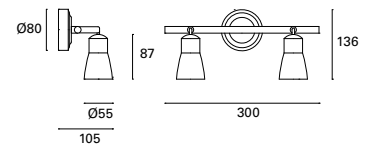

DE-0227-MAR ●