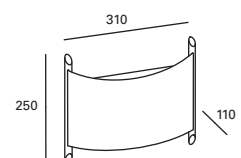

Glass

MAT Acero
Steel
Acier

DIF Cristal
Glass
Verre

Blanco
White
Blanc

E-27
Max. 15W
(LED)
Ø 70 mm

V/Hz
100-240V
50-60Hz

Class I

6

E-27
Max. 15W
(LED)
Ø 70 mm

V/Hz
100-240V
50-60Hz

Class I

6

Niza

MAT Acero
Steel
Acier

DIF Cristal
Glass
Verre

Níquel satinado
Satin nickel
Nickel satiné

2xE-27
2x Max. 15W
(LED)
Ø 60 mm

V/Hz
100-240V
50-60Hz

Class II

6

✓