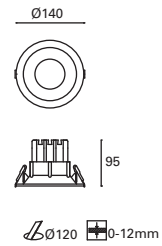

TC-0350-BLA ○

W TOTAL 18,7W
LED 17,3W
2300 lm
3000°K
Included 100-240V
50-60Hz
Class II
12
IP44
55°