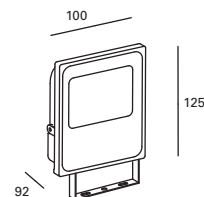

PX-0153-ANT ●

W TOTAL 31,1W
LED 30W
3800 lm
4000°k
Included 220-240V 50-60Hz
Class I 20 IP66 45°/90° 0,9 m ✓