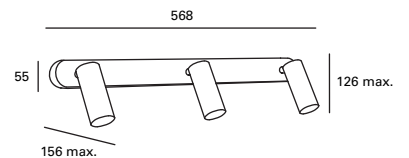

W
TOTAL
12,6W

LED
11,1W
1260 lm
3000°K

Included
200-240V
50-60Hz

Class I

12

355°

90°

✓