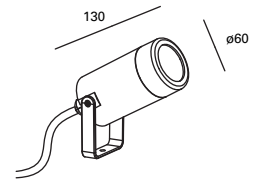

Jumbo

MAT Policarbonato + ABS
 Polycarbonate + ABS
 Polycarbonate + ABS

DIF Policarbonato
 Polycarbonate
 Polycarbonate

● Negro
 Black
 Noir

PX-0135-NEG ●

 GU10 Max.8W (LED) L 55 mm - Ø 50 mm	 V/Hz 100-240V 50-60Hz	 Class II	 20	 IP65	 IK10	 Sea Side Suitable	 90°	 90°	 0,3 m	 Included	 ✓
---	---	--	--	--	--	--	---	---	--	--	---