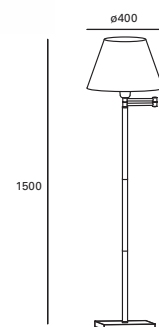

E-27
Max. 15W
(LED)
L 200 mm -
Ø 215 mm

V/Hz
100-240V
50-60Hz

Class I

1

IP20