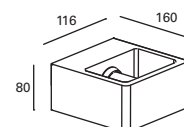

Acabado 100% cemento.
100% cement finish.
Finition 100 % ciment.