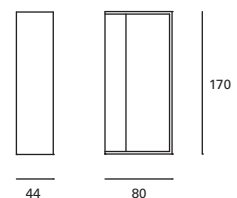

PX-0376-ANT ●
PX-0376-BLA ○

W TOTAL
9,3W

LED
7,2W
820 lm
3000°K

Included
100-240V
50-60Hz

Class II

40

IP65

IK06

Sea Side Suitable

✓