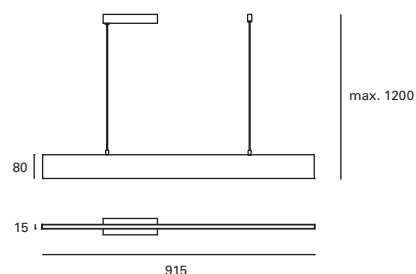

W
TOTAL
25,9W

LED
22,9W
1920 lm
3000°k

Included
220-240V
50-60Hz

Class II

6