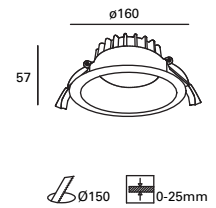

TC-0006-BLA ☐ 3000°K
TC-0007-BLA ☐ 4000°K

W TOTAL 29,5W **LED** 27,5W 3300 lm*
Included 100-240V 50-60Hz
Class II 20 IP54 100°