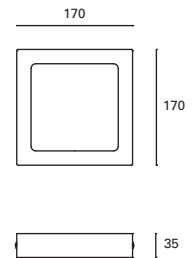

TC-0166-BLA ☐ 3000°k
TC-0167-BLA ☐ 4000°k

W
TOTAL
12,2W

LED
10W
1150 lm*

Included
100-240V
50-60Hz

Class II

20

115°

TC-0166 / TC-0167