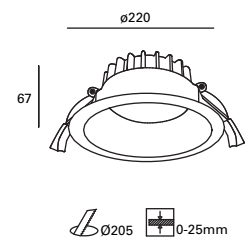

* Valor basado en 4000K. Value based on 4000K. Valeur basée sur 4000K.