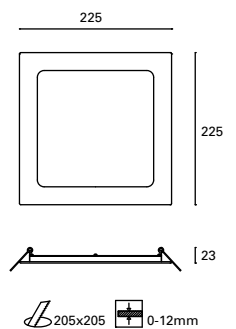

TC-0156-BLA 3000°k
TC-0157-BLA 4000°k

W TOTAL 18,2W   LED 15,5W 1510 lm**
Included 100-240V 50-60Hz   Class II   20   IP23   113°   ✓

TC-0156 / TC-0157 / TC-0495