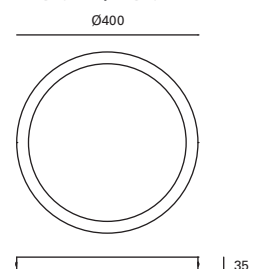

TC-0411-BLA 3000°k
TC-0412-BLA 4000°k

W TOTAL 29,3W	LED 26,4W 3375 lm*	Included 100-240V 50-60Hz	Class II	5	114°	✓

TC-0411 / TC-0412