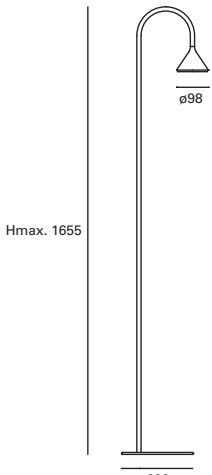

DE-0272-BLA ○
DE-0272-NEG ●

W TOTAL 6,6W LED 4,8W 520 lm 3000°k
Included 100-240V 50-60Hz
Class II 4 360° ✓