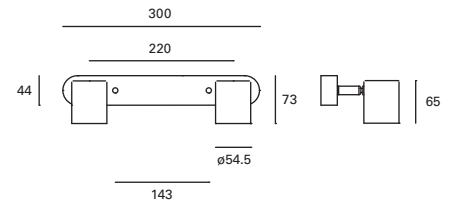

DE-0481-BLA ○
DE-0481-NEG ●

3xGU10
3x Max.8W
(LED)
L 64 mm -
Ø 50 mm

V/Hz
100-240V
50-60Hz

Class I

12

355°

90°