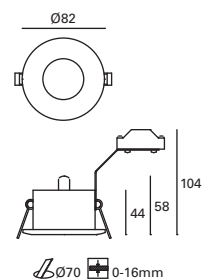

Apto para baños.

Suitable for bathrooms.

Convient pour salles
de bains.