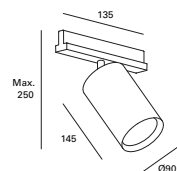

Diseño minimalista gracias al uso del driver adaptador.

Minimalist design thanks to the use of the driver adaptor.

Design minimaliste grâce à l'utilisation du driver de l'adaptateur.