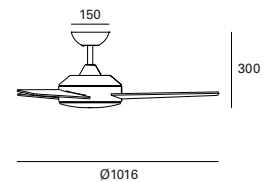

VE-0004-BLA

AIRFLOW 3776 CFM 3 1 **V/Hz** 230V/50Hz Class I ✓