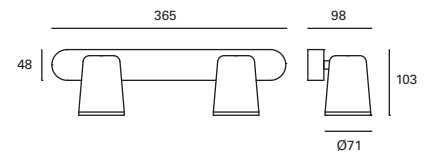

DE-0438-BLA

W
TOTAL
15,3W

LED
14,1W
2430 lm
3000°k

Included
100-240V
50-60Hz