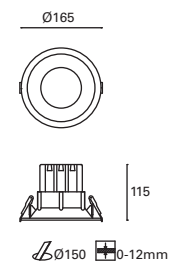

Máximo confort visual.
Complete visual comfort.
Confort visuel optimal.