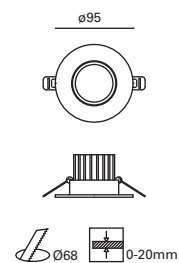

Máximo confort visual.
Complete visual comfort.
Confort visuel optimal.