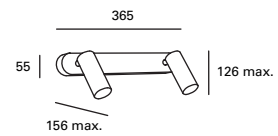

W
TOTAL
8,4W

LED
7,4W
840 lm
3000°K

Included
200-240V
50-60Hz

Class I

12

355°

90°

✓

DE-0016-BLA ○
DE-0016-NEG ●