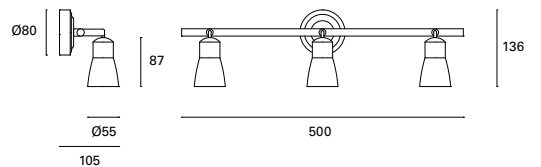

3xGU10 LED
3xMax.8W
(LED)
L 54 mm -
Ø 50 mm

V/Hz
100-240V
50-60Hz

Class I

12

350°

90°

✓