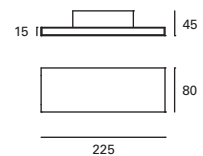

DE-0509-BLA ○

W
TOTAL
7,8W

LED
6,4W
860 lm
3000°k

Included
220-240V
50-60Hz

Class II

10

Keop

MAT Aluminio Aluminium Aluminium