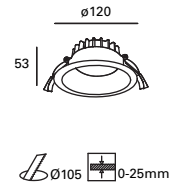

TC-0004-BLA ☐ 3000°K
TC-0005-BLA ☐ 4000°K

W TOTAL 20,3W **LED** 17,8W 2135 lm*
Included 100-240V 50-60Hz
Class II 20 IP54 97°