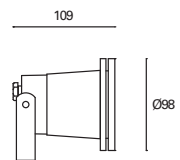

PX-1400-BLA ○
PX-1400-GRI ●
PX-1400-NEG ●

*
Resistente al agua a presión.
High pressure water resistant.
Résistant à l'eau sous pression.

GU10 Max.8W (LED) L 55 mm - Ø 50 mm
100-240V 50-60Hz
Class I
20
IP65
IK09
0,5 M
Included
✓