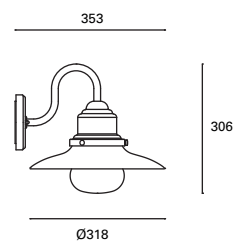

PX-0252-NEG ●

💡
E-27
Max.15W
(LED)
L 110 mm -
Ø 90 mm

V/Hz
100-240V
50-60Hz

⚡
Class I

💧
IP44

📦
4

🌐
✓