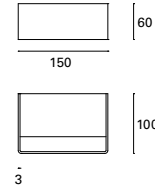

W TOTAL 5,8W | **LED** 4,7W 530 lm 3000°K | Included 100-240V 50-60Hz | Class II | 20 | ✓

DE-0232-BLA ○