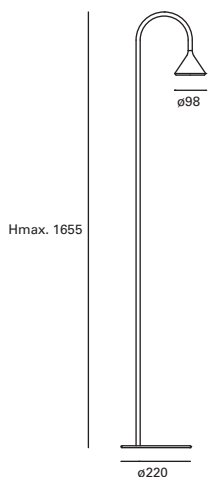

Ding

MAT Aluminio
Aluminium
Aluminium

DIF Policarbonato
Polycarbonate
Polycarbonate

Blanco
White
Blanc

Negro
Black
Noir

DE-0272-BLA ○
DE-0272-NEG ●

W
TOTAL
6,6W

LED
4,8W
520 lm
3000°K

Included
100-240V
50-60Hz

Class II

4

360°

✓