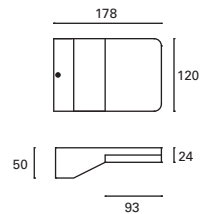

PX-0254-NEG ●

W
TOTAL
8,5W

LED
7,6W
1000 lm
3000°K

Included
100-240V
50-60Hz

Class I

10

IP44

IK10

√