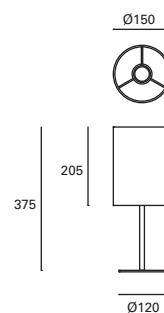

Romi

MAT Acero
Steel
Acier

DIF Tela Blanca
White Cloth
Chiffon blanc

Níquel satinado
Satin nickel
Nickel satiné

E-27
Max. 15W
(LED)
L 180 mm

V/Hz
100-240V
50-60Hz

Class I

6

E-27
Max. 15W
(LED)
L 180 mm

V/Hz
100-240V
50-60Hz

Class II

6