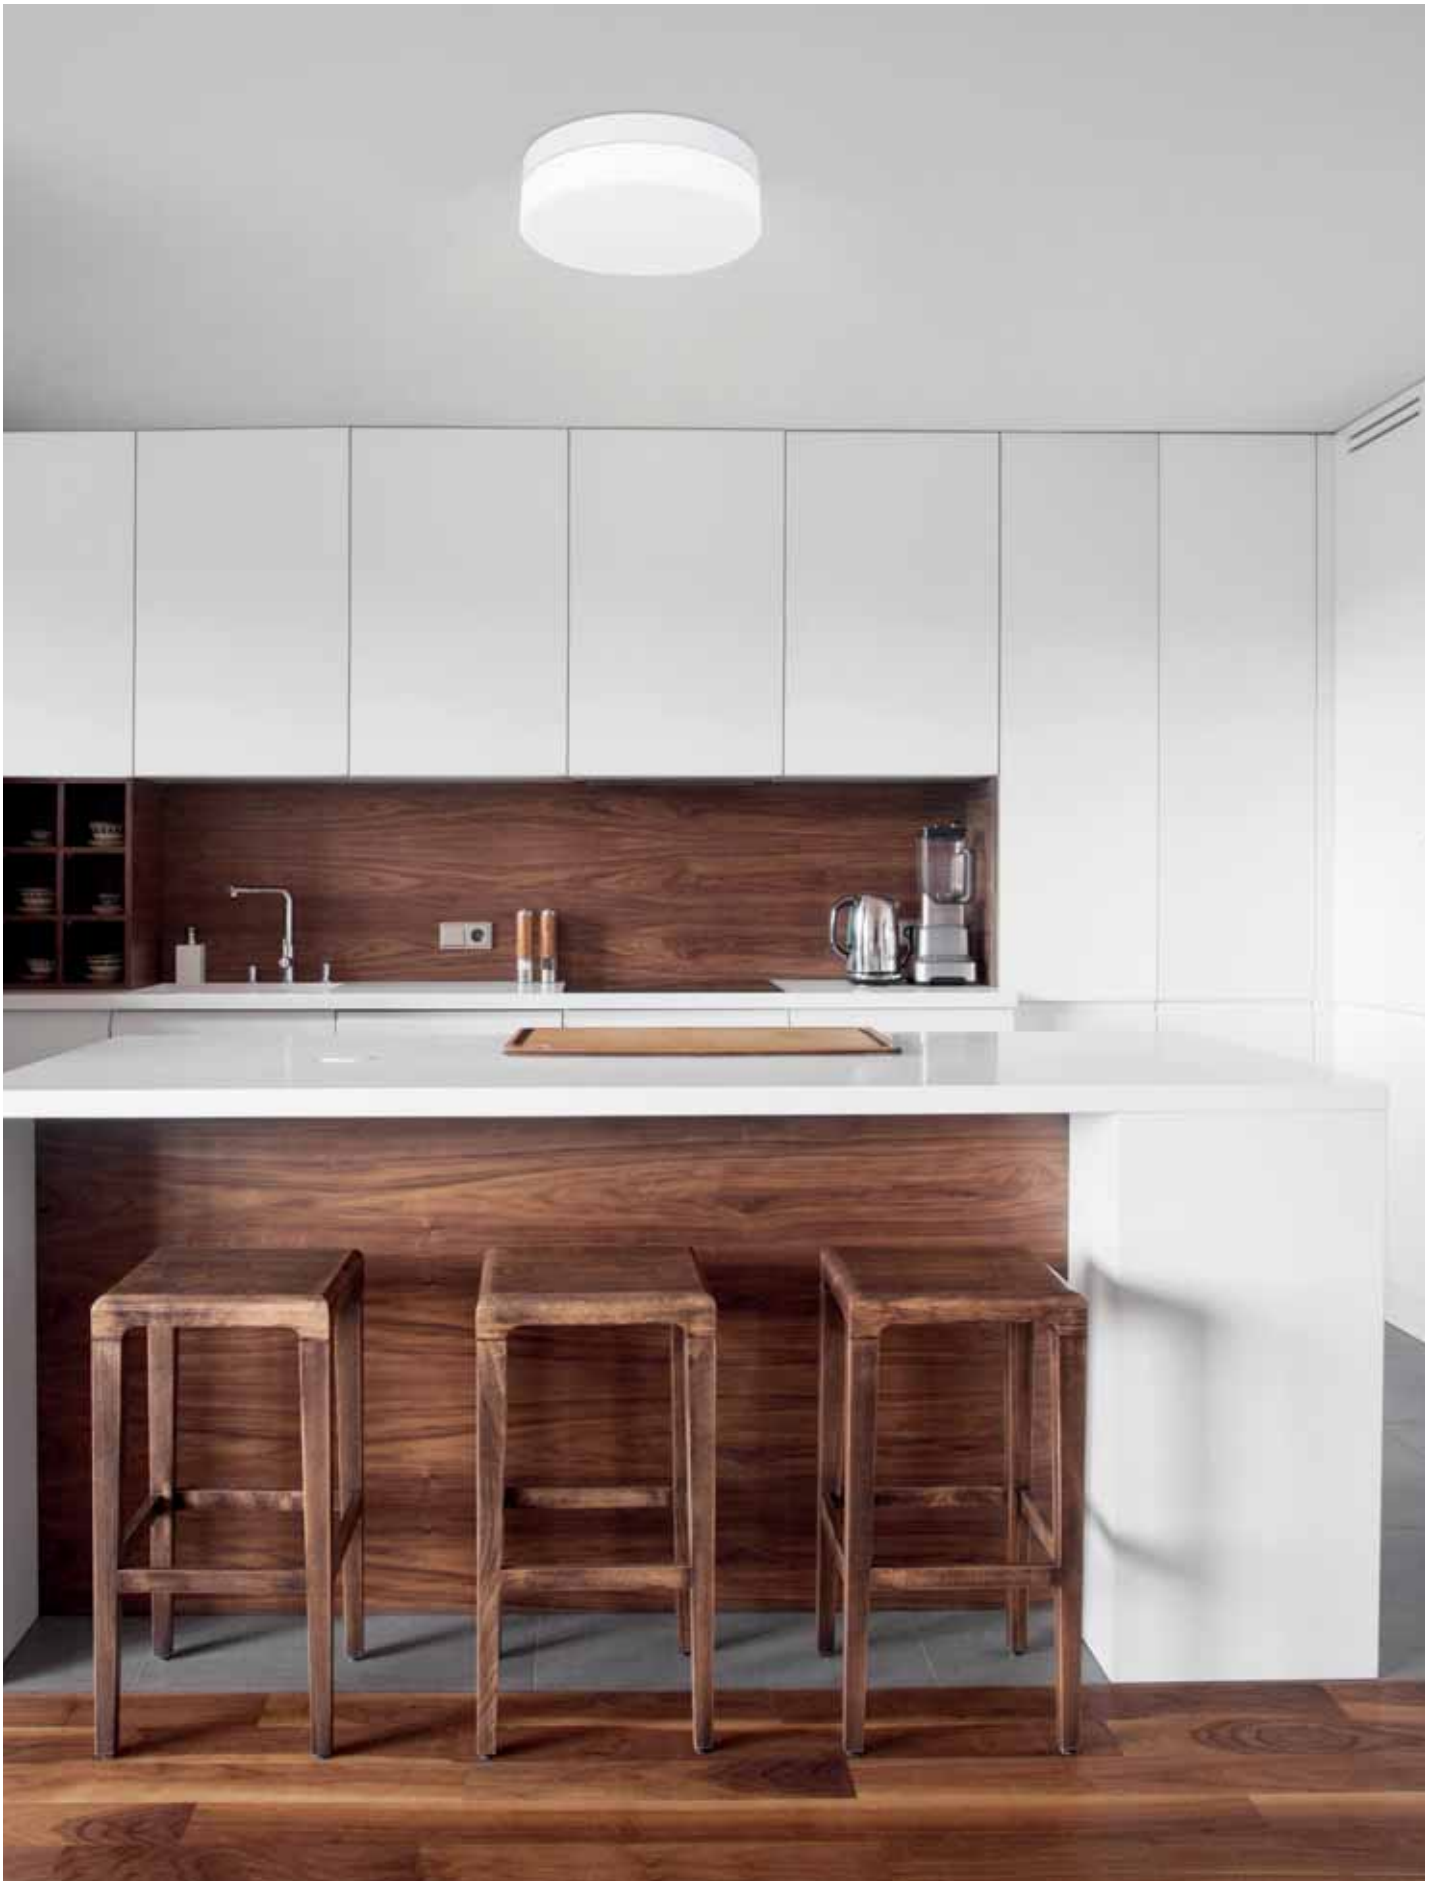

 Class I

 4

 ✓

90

Ø280

Keeper

MAT Acero
Steel
Acier

Blanco
White
Blanc