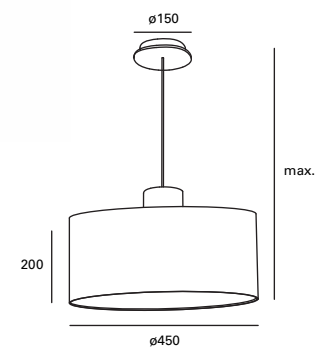

DE-0007-MAD ●

 E-27
Max. 15W
(LED)
L 180 mm
  **V/Hz**
100-240V
50-60Hz
  Class I
  1

*
Madera natural.
Natural wood.
Bois naturel.

DE-0008-MAD ●

 E-27
Max. 15W
(LED)
L 180 mm
  **V/Hz**
100-240V
50-60Hz
  Class I
  6