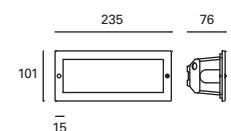

Tamesis

MAT Aluminio Aluminium Aluminium

DIF Cristal Glass Verre

Blanco White Blanc + Gris Grey Gris + Antracita Anthracite Anthracite

* PX-0047-GRI: 3 tapas incluidas
PX-0047-GRI: 3 covers included
PX-0047-GRI: 3 couvertures inclus

PX-0047-GRI ○ + ● + ●

E-27 Max.15W (LED) L 145 mm - Ø 45 mm
V/Hz 100-240V 50-60Hz
Class I 18 IP44 IK09 Included

MAT Aluminio + Acero inoxidable AISI 304 Aluminium + Stainless steel AISI 304 Aluminium + Acier inoxydable AISI 304

DIF Cristal Glass Verre

Acero inoxidable Stainless steel Acier inoxydable

* PX-0465-INO: Incluye accesorio de rejilla para el difusor.

PX-0465-INO: Includes grille accessory for the diffuser.

PX-0465-INO: Comprend un accessoire à grille pour le diffuseur.

PX-0465-INO ●

E-27 Max.15W (LED) L 145 mm - Ø 45 mm
V/Hz 100-240V 50-60Hz
Class I 18 IP44 IK08 Included ✓