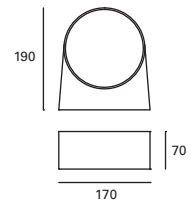

● PX-0005-GRI ●

E-27
Max. 15W
(LED)
L 117 mm -
Ø 45 mm

V/Hz 100-240V
50-60Hz

Class I

12

IP44

✓