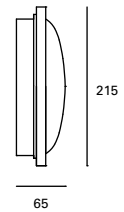

PX-0507-BLA ○
PX-0507-NEG ●

W
TOTAL
15,8W

LED
13,4W
1500 lm
3000°k

Included
100-240V
50-60Hz

Class II

6

IP65

IK10