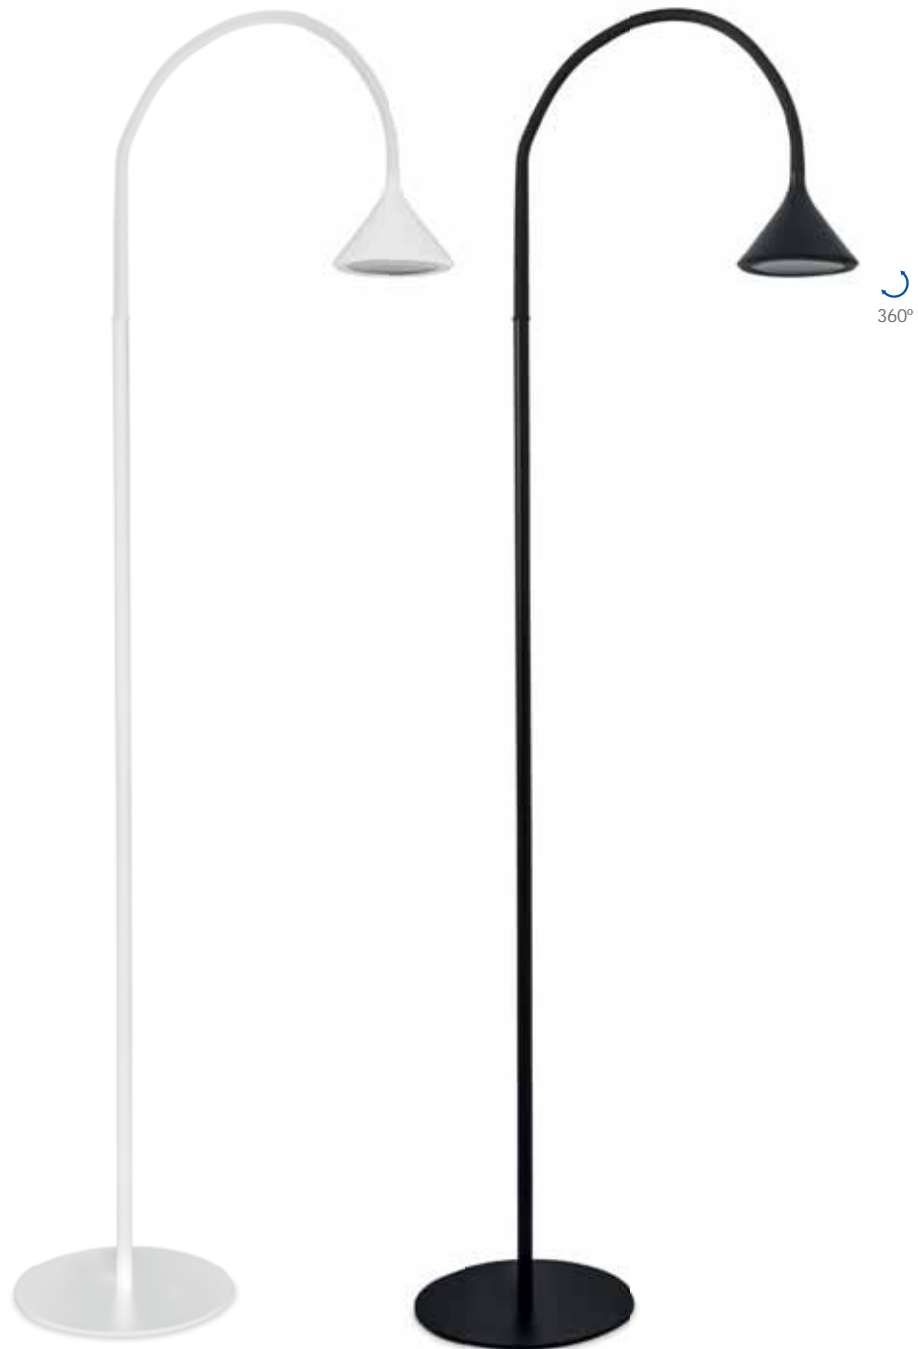

Ding

MAT Aluminio
Aluminium
Aluminium

DIF Policarbonato
Polycarbonate
Polycarbonate

Blanco
White
Blanc

Negro
Black
Noir

DE-0272-BLA ○
DE-0272-NEG ●

W
TOTAL
6,6W

LED
4,8W
520 lm
3000°K

Included
100-240V
50-60Hz

Class II

4

360°

✓