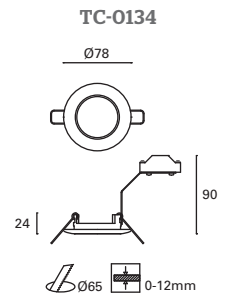

GU10
Max.8W
(LED)
Ø 50 mm

V/Hz
100-240V
50-60Hz

Class II

100

IP23

DALI

0,5 M

✓

*
Estructura de aluminio macizo.
Solid aluminum structure.
Structure en aluminium solide.