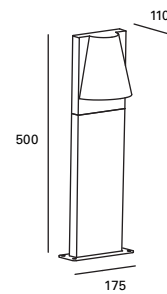

PX-0103-ANT ●

GU10
Max.8W
(LED)
L 55 mm -
Ø 50 mm

V/Hz
100-240V
50-60Hz

Class I

4

IP44

✓