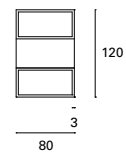

DE-O229-BLA ○

W
TOTAL
5,8W

LED
4,6W
420 lm
3000°k

Included
100-240V
50-60Hz

Class I

20

✓