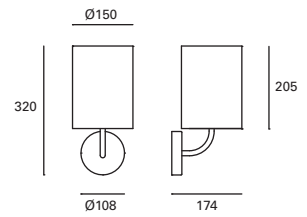

Romi

MAT Acero
Steel
Acier

DIF Tela Blanca
White Cloth
Chiffon blanc

Níquel satinado
Satin nickel
Nickel satiné

E-27
Max.15W
(LED)
L 180 mm

V/Hz
100-240V
50-60Hz

Class I

6

Lyon

MAT Acero
Steel
Acier

DIF Tèxtil
Textile
Textile

Níquel satinado
Satin nickel
Nickel satiné

DE-0003-SAT

E-27
Max.15W
(LED)
L 125 mm -
Ø 110 mm

V/Hz
100-240V
50-60Hz

Class I

4