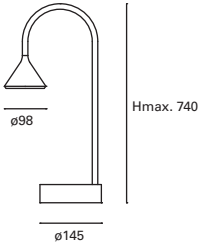

Ding

MAT Aluminio
Aluminium
Aluminium

DIF Polycarbonato
Polycarbonate
Polycarbonate

Blanco
White
Blanc

Negro
Black
Noir

DE-0271-BLA ○
DE-0271-NEG ●

W TOTAL 6,6W LED 4,8W 520 lm 3000°k
Included 100-240V 50-60Hz
Class II 6 360° USB ✓