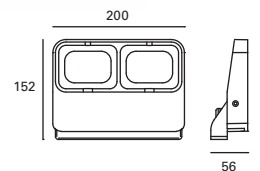

PX-0470-ANT ●

W TOTAL 13,9W	LED 11W 1135 lm 3000°k	Included 100-240V 50-60Hz	Class I	8	IP54	Sea Side Suitable	IK10	90°	✓