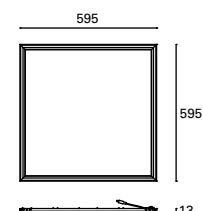

TC-0170-BLA / TC-0434-BLA

Compatible con el sistema de instalación Armstrong.

Compatible with Armstrong installation system.

Compatible avec le système d'installation Armstrong.

TC-0170-BLA ○ 4000°K

TC-0434-BLA ○ 3000°K

W
TOTAL
40,9W

LED
40W
4550 lm*

Included
100-240V
50-60HZ

Class II

5

113°

✓