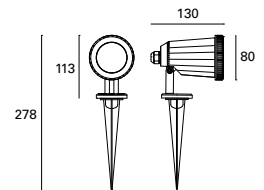

Neo

MAT Polycarbonato + ABS
Polycarbonato + ABS
Polycarbonato + ABS

DIF Polycarbonato
Polycarbonato
Polycarbonato

Negro
Black
Noir

PX-0374-NEG ●

W TOTAL 6W
LED 4,5W
500 lm
3000°k
 Included 100-240V 50-60Hz
 Class I 16 IP65 Sea Side Suitable 90° Included ✓