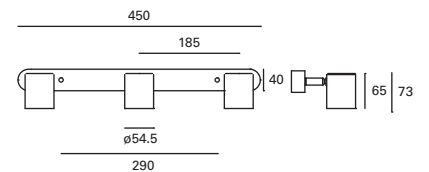

Keeper

MAT Acero
Steel
Acier

Blanco
White
Blanc

Negro
Black
Noir

DE-0479-BLA ○
DE-0479-NEG ●

GU10
Max.8W
(LED)
L 64 mm -
Ø 50 mm

V/Hz
100-240V
50-60Hz

Class I

24

355°

90°

2xGU10
2x Max.8W
(LED)
L 64 mm -
Ø 50 mm

V/Hz
100-240V
50-60Hz

Class I

12

355°

90°

3xGU10
3x Max.8W
(LED)
L 64 mm -
Ø 50 mm

V/Hz
100-240V
50-60Hz

Class I

12

355°

90°