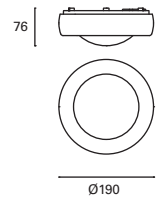

Ⓢ PX-0097-ANT ●

LED 9W 1050 lm 4000°k
Included 220-240V 50-60Hz
Class II 12 IP65 Sea Side Suitable IK10 ✓