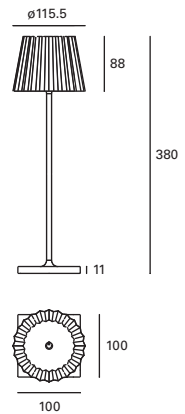

Night

MAT Aluminio
Aluminium
Aluminium

DIF Policarbonato
Polycarbonate
Polycarbonate

Blanco
White
Blanc

Negro
Black
Noir

DE-0474-BLA ○
DE-0474-NEG ●

W
TOTAL
6,5W

LED
1,3W
280 lm
3000°K

Included
100-240V
50-60Hz