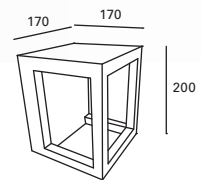

Acabado 100% cemento.

100% cement finish.

Finition 100 % ciment.