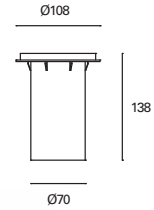

PX-1000-INO ●

GU10
Max. 8W
(LED)
L 55 mm -
Ø 50 mm

V/Hz
100-240V
50-60Hz

Class I

12

IP65
IP67

IK10

0,5 M

Included

✓

*
Máximo rendimiento lumínico
gracias al reflector incluido.

Maximum light efficiency thanks to
the included reflector.

Efficacité lumineuse optimale
grâce au projecteur inclus.