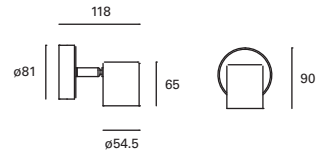

DE-0480-BLA ○
DE-0480-NEG ●

2xGU10
2x Max.8W
(LED)
L 64 mm -
Ø 50 mm

V/Hz
100-240V
50-60Hz

Class I

12

355°

90°