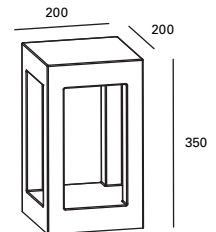

PX-0162-CEM ●

W TOTAL 5,8W
LED 5,8W 580 lm 4000°K
Included 220-240V 50-60Hz
Class II 1 IP65 IK10 ✓