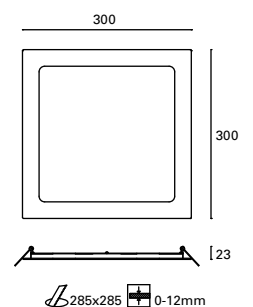

S **TC-0495-BLA** 3000°k

W TOTAL 18W   LED 15,5W 1675 lm**
Included 100-240V 50-60Hz   Class II   20   IP54   113°   ✓

TC-0212 / TC-0213