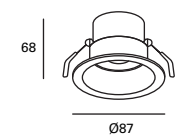

Ø75mm **+** 0-20mm

Excelente calidad de luz con reproducción cromática superior a 90 y control de deslumbramiento por debajo del 6.

Excellent light quality with color rendering over 90 and glare control lower than 6.

Excellente qualité de lumière avec un rendu des couleurs supérieur à 90 et un contrôle de l'éblouissement inférieur à 6.