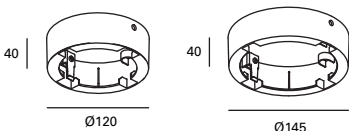

TC-0084-BLA

TC-0085-BLA