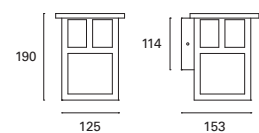

PX-0028-OXI ●

- E27
  Max.15W
  (LED)
  L 120 mm
- V/Hz
  100-240V
  50-60Hz
- Class I
- 6
- IP23
- IK04