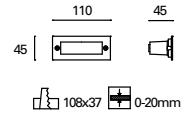

Stair

MAT Acero inoxidable AISI 304
Stainless steel AISI 304
Acier inoxydable AISI 304

DIF Policarbonato
Polycarbonate
Polycarbonate

Acero inoxidable
Stainless steel
Acier inoxydable

PX-0122-INO

*
Difusor antideslumbramiento.
Anti-glare diffuser.
Le diffuseur empêche
l'éblouissement.

W TOTAL 1,3W
LED 1W 150 lm 3000°k
Included 100-240V 50-60Hz
Class II   40   IP54   IK10   0,25 m   Included   ✓

Face

MAT Aluminio
Aluminium
Aluminium

DIF Cristal
Glass
Verre

Gris
Grey
Gris

PX-0284-GRI 3000°k
PX-0285-GRI 4000°k

W TOTAL 3,3W
LED 2,5W 340 lm*
Included 100-240V 50-60Hz
Class I   50   IP65   IK10   Included   ✓

* Valor basado en 4000K. Value based on 4000K. Valeur basée sur 4000K.