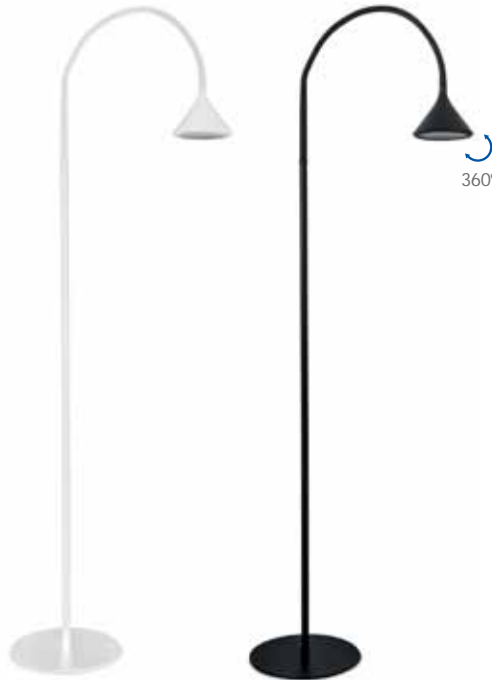

DE-0272-BLA ○
DE-0272-NEG ●

W TOTAL 6,6W LED 4,8W 520 lm 3000°k
Included 100-240V 50-60Hz
Class II 4 360° ✓