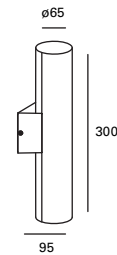

PX-0149-GRI ●

W
TOTAL
6,2W

LED
5W
620 lm
3000°K

Included
100-240V
50-60Hz

Class I

6

IP54

IK06

✓