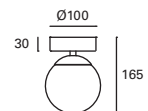

W
TOTAL
7,1W

LED
5,7W
650 lm
3000°k

Included
100-240V
50-60Hz

Class II

12

IP44

✓

Apto para baños
Suitable for bathrooms
Convient pour salles de bains.