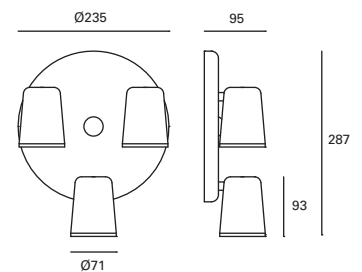

Included
100-240V
50-60Hz

Logos

MAT Acero
Steel
Acier

DIF Polycarbonato
Polycarbonate
Polycarbonate

Blanco
White
Blanc

Negro
Black
Noir

DE-0014-BLA ○
DE-0014-NEG ●

W
TOTAL
4,2W